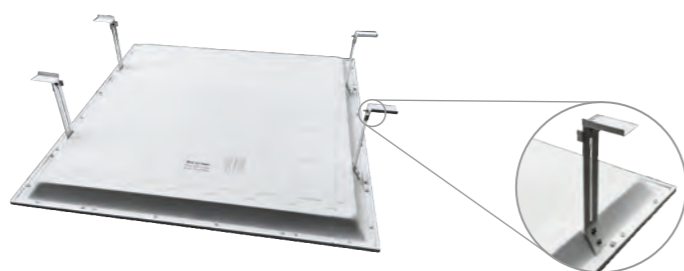

PANEL LED TECHO TÉCNICO

PVP
 P6P40X4B2NTT P6P40X6B2NTT
 68,86€

RAEE e IVA no incluido en el precio.

PANEL LED TECHO SANDWICH

PVP
 P6P40X4B2C10 P6P40X6B2C10 | P6P40X4B2C10IP P6P40X6B2C10IP
 82,83€ | 125,18€