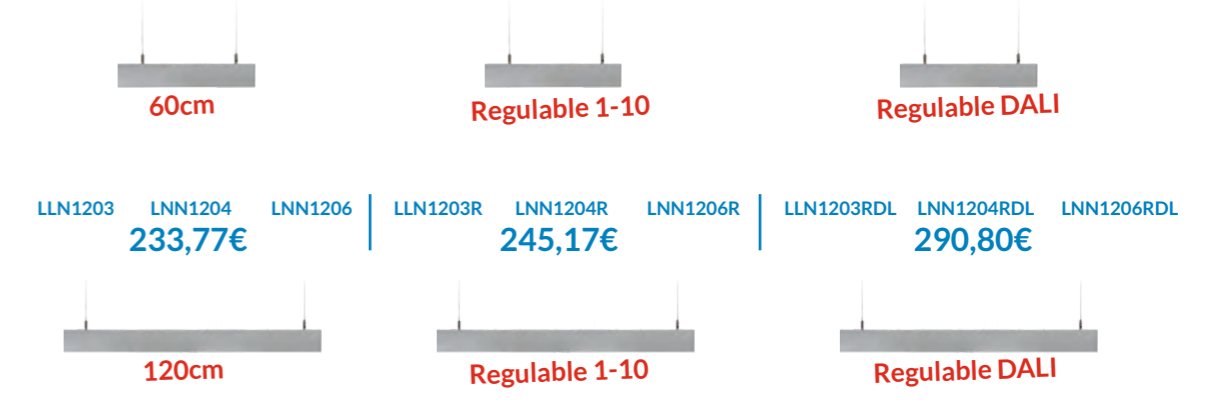

RAEE e IVA no incluido en el precio.

PANEL LED IP65

PVP
 P6P40X4IP P6P40X5IP P6P40X6IP | P3P40X4IP P3P40X6IP | P12P7X4IP P12P7X6IP
 108,91€ | 132,69€ | 244,60€

Regulable Regulable Regulable

RAEE e IVA no incluido en el precio.

LUMINARIA LED LLN

PVP
 LLN0603 LLN0604 LLN0606 | LLN0603R LLN0604R LLN0606R | LLN0603RDL LLN0604RDL LLN0606RDL
 116,09€ | 136,62€ | 182,25€

60cm Regulable 1-10 Regulable DALI
 120cm Regulable 1-10 Regulable DALI
 150cm Regulable 1-10 Regulable DALI